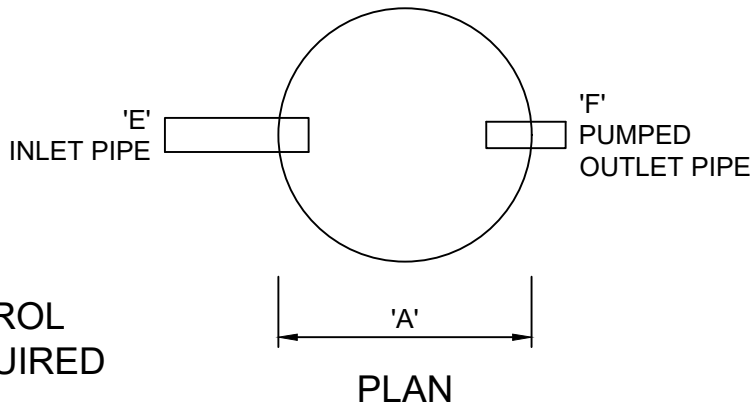

Established 1987

BIODIGESTER

SINGLE PUMP PUMPING STATION

ORIENTATION OF PIPES MAY BE VARIED TO SUIT SITE. ADVISE AS LOOKING DOWN ON CLOCK FACE.

NO CONTROL PANEL REQUIRED

NOT TO SCALE
OP5 - 12/10/18
Issue 10