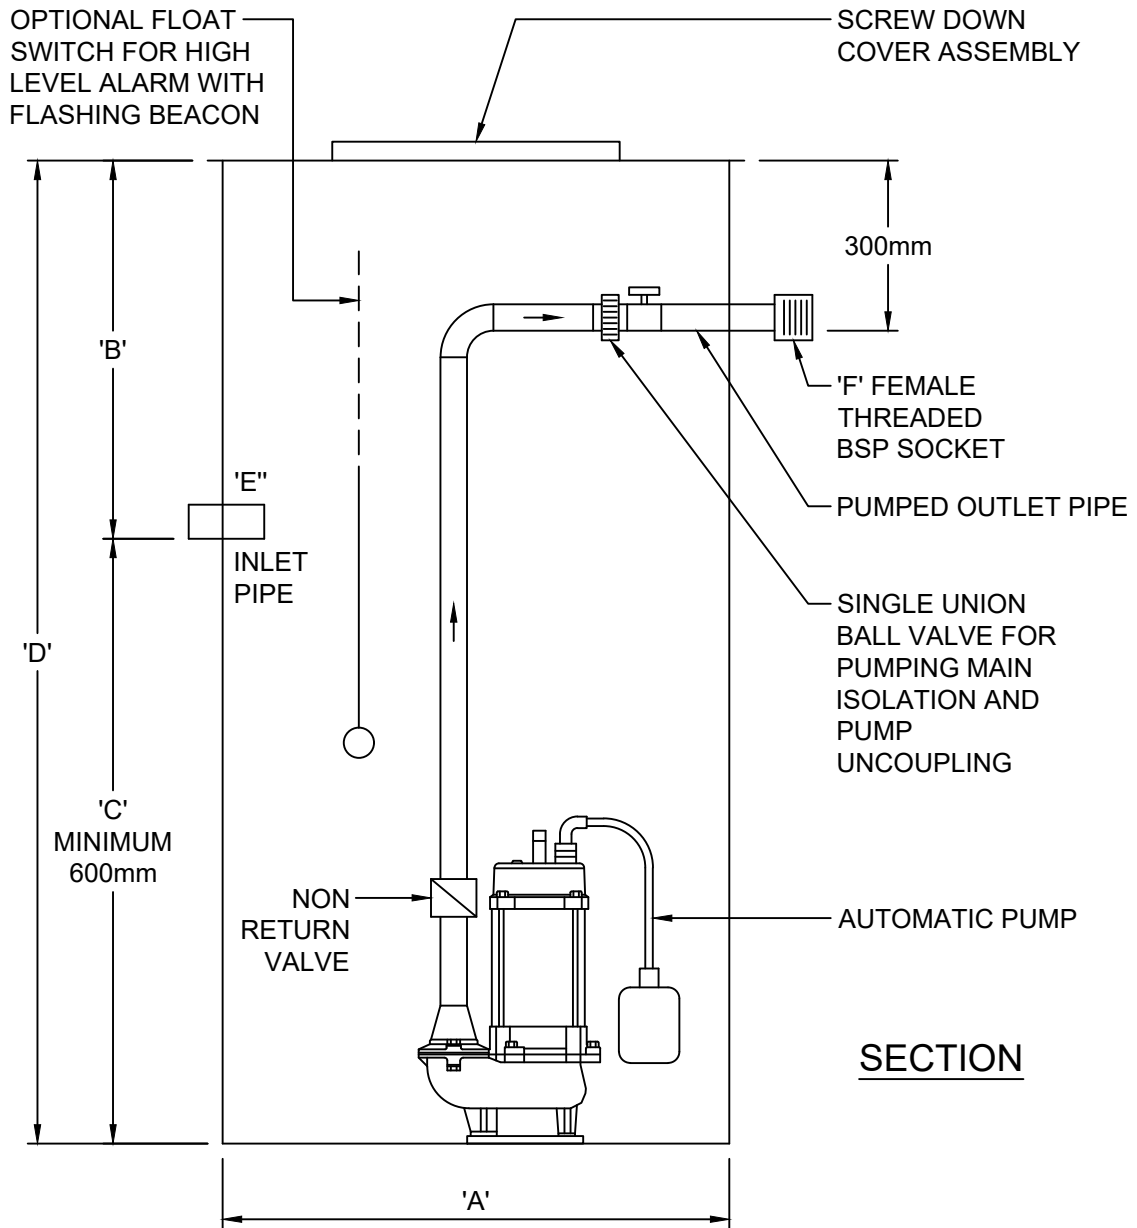

Established 1987

BIODIGESTER

SINGLE PUMP PUMPING STATION

ORIENTATION OF PIPES MAY BE VARIED TO SUIT SITE. ADVISE AS LOOKING DOWN ON CLOCK FACE.

NO CONTROL PANEL REQUIRED

NOT TO SCALE
OP5 - 12/10/18
Issue 10