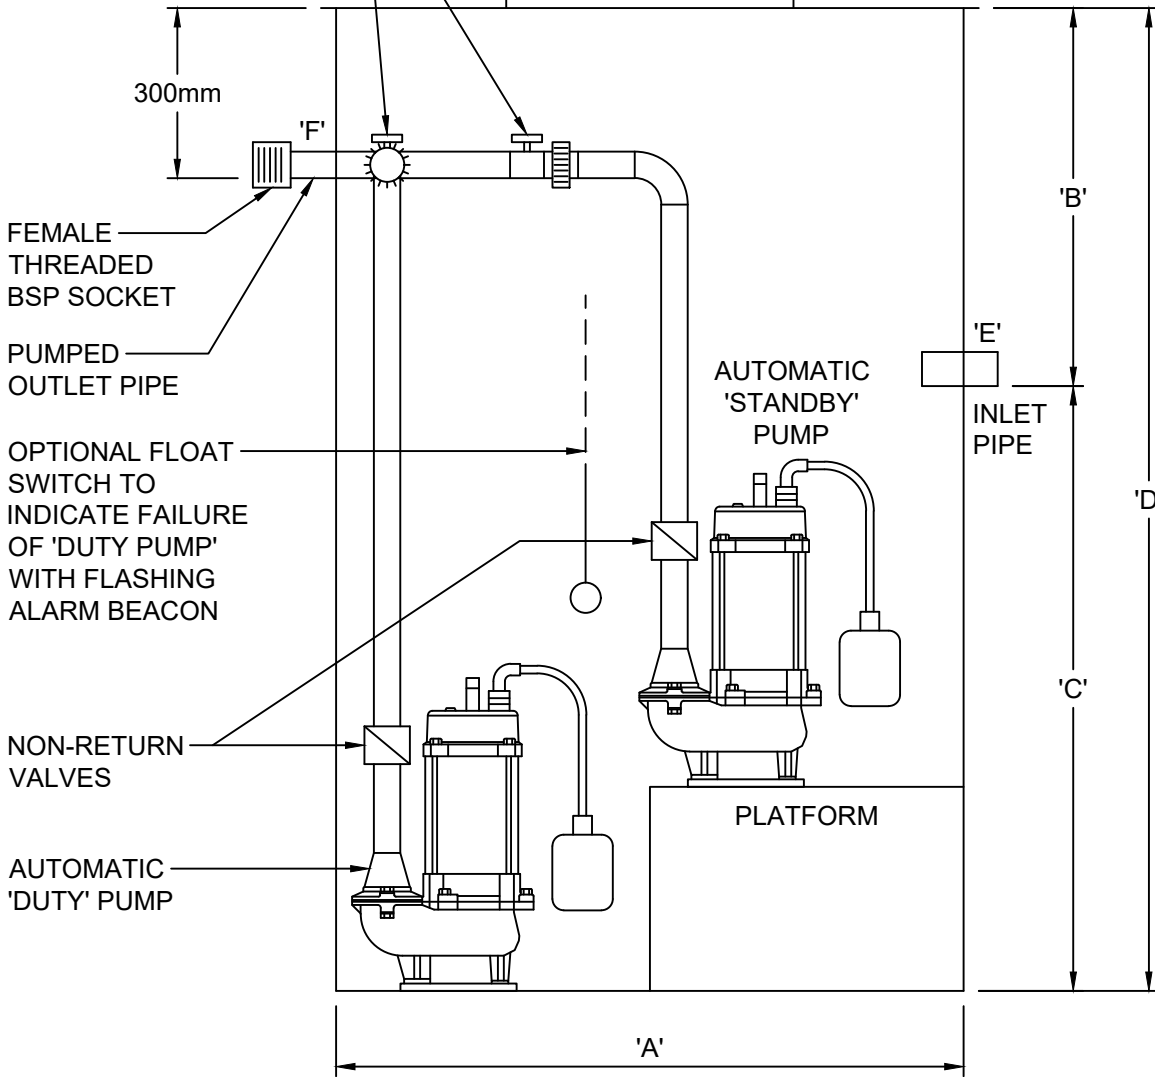

# BIODIGESTER

## 'ECONOMY TWIN' PUMPING STATION

SINGLE UNION  
BALL VALVES FOR  
PUMP ISOLATION  
AND UNCOUPLING

SCREW DOWN  
COVER ASSEMBLY

SECTION

PLAN

ORIENTATION OF  
PIPES MAY BE  
VARIED TO SUIT  
SITE. ADVISE AS  
LOOKING DOWN ON  
CLOCK FACE.